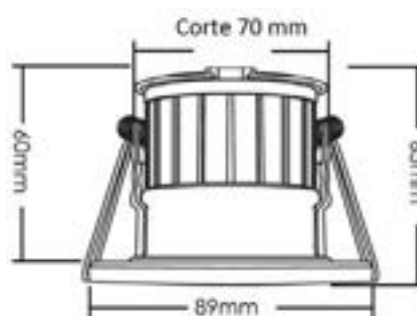

Miami

Downlights

Navigator

Datos Técnicos

Downlight empotrable ignífugo.
Driver externo regulable.
Aros intercambiables incluidos.
Selector CCT.
Regulable por corte de fase.
Downlight IP65.
Driver IP20.

Acabado

Blanco, Negro o Níquel

>80 CRI	3 Años Garantía	220 - 240V	Ø 65 IP	>0.90 FP
-20° +40°	50-60 HZ	REGULABLE	ON-OFF 50000	30000h
60°	36	PERSONALIZABLE	CCT	

Referencia	Potencia	CCT	Lúmenes	Color	Corte (mm)	Ecoraee	PVP
83186	8W	CCT	800	Varios	70	0,09	42,00 €