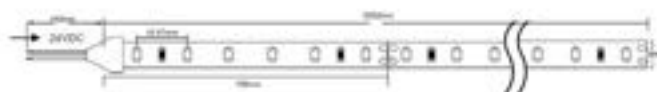

Newton 5

Tiras Led

Navigator

4.8 W